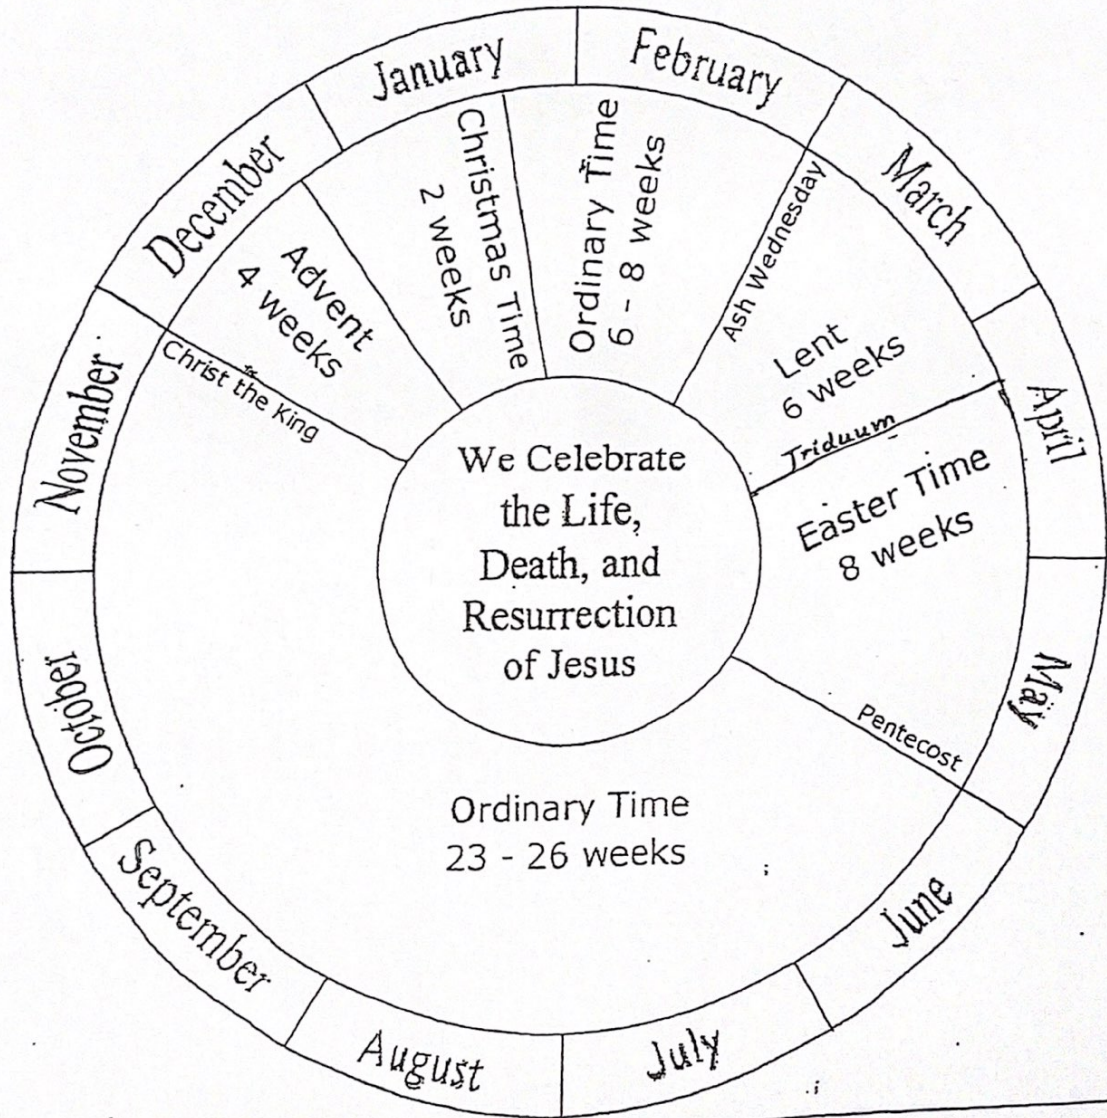

The Liturgical Year

Ch...

1. Color: Advent & Lent-purple, Ordinary Time-green
Leave Easter & Christmas-white
2. The longest season is _____
The shortest season is _____
3. The new Church year begins on the first Sunday of _____
4. Lent begins on _____
5. _____ begins on Easter Sunday evening and ends on Pentecost Sunday.
6. Ordinary Time is celebrated _____ times during the year.
7. The Church year ends on the feast of _____